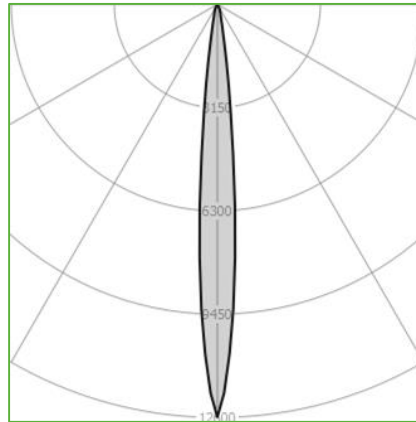

Order Code : L0050025.2780N
 Product Code : BIG EYE.27.80.N

Features

Color : RAL
 Body : Alumium
 IP Grade : IP44
 Installation : Recessed Mounted
 Lighting Source : Mid Power LED

Performance Data

Power : 2 W
 Flux : 91 lm
 Efficiency : 59 lm/W
 Voltage : 220-240 V AC
 Frequency : 50-60 Hz
 Power Factor : > 0,9
 CCT (K) : 2700 K
 CRI : > 80

Photometric Curve

siberled

www.siberled.com

Istanbul Yolu 26. Km Susuz mah. Yenimahalle / Ankara / Türkiye
 T: +903123517686 siber@siberled.com

BIG EYE.27.80.N

Color Options

Dimensions