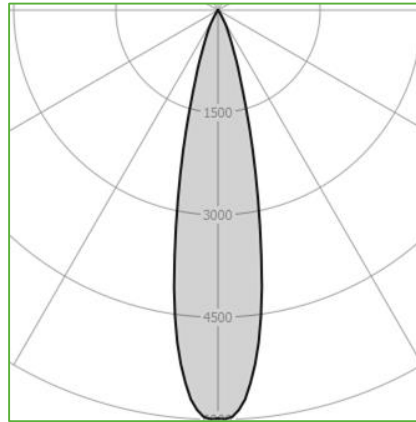

Order Code : L0050025.3090M
 Product Code : BIG EYE.30.90.M

Features

Color : RAL
 Body : Alumium
 IP Grade : IP44
 Installation : Recessed Mounted
 Lighting Source : Mid Power LED

Performance Data

Power : 2 W
 Flux : 89 lm
 Efficiency : 58 lm/W
 Voltage : 220-240 V AC
 Frequency : 50-60 Hz
 Power Factor : > 0,9
 CCT (K) : 3000 K
 CRI : > 90

Photometric Curve

BIG EYE.30.90.M

Color Options

Dimensions