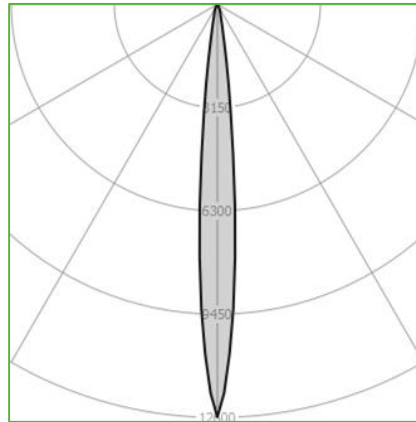

Order Code : L0050025.3090N
 Product Code : BIG EYE.30.90.N

Features

Color : RAL
 Body : Alumium
 IP Grade : IP44
 Installation : Recessed Mounted
 Lighting Source : Mid Power LED

Performance Data

Power : 2 W
 Flux : 89 lm
 Efficiency : 58 lm/W
 Voltage : 220-240 V AC
 Frequency : 50-60 Hz
 Power Factor : > 0,9
 CCT (K) : 3000 K
 CRI : > 90

Photometric Curve

siberled

www.siberled.com

Istanbul Yolu 26. Km Susuz mah. Yenimahalle / Ankara / Türkiye
 T: +903123517686 siber@siberled.com

BIG EYE.30.90.N

Color Options

Dimensions