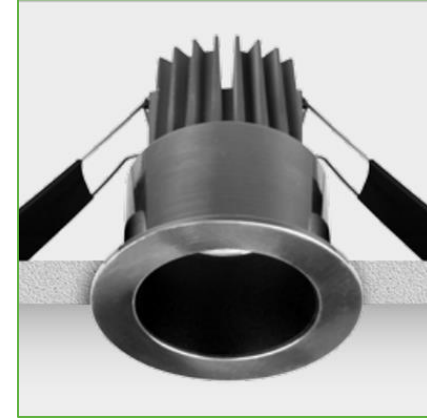

DARK.27.90.N