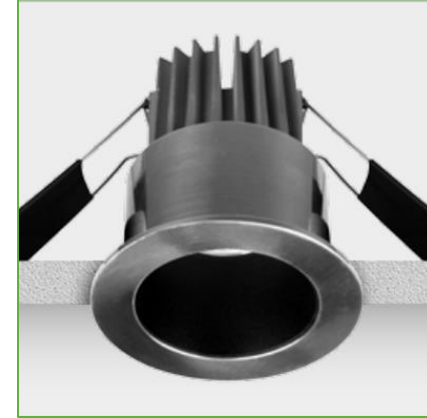

Order Code : L005004.3090M
Product Code : DARK.30.90.M

Features

Color : RAL
Body : Alumium
IP Grade : IP44
Installation : Recessed Mounted
Lighting Source : Mid Power LED

Performance Data

Power : 10 W
Flux : 557 lm
Efficiency : 56 lm/W
Voltage : 220-240 V AC
Frequency : 50-60 Hz
Power Factor : > 0,9
CCT (K) : 3000 K
CRI : > 90

Photometric Curve

siberled

www.siberled.com

Istanbul Yolu 26. Km Susuz mah. Yenimahalle / Ankara / Türkiye
T: +903123517686 siber@siberled.com

DARK.30.90.M

Color Options

Dimensions