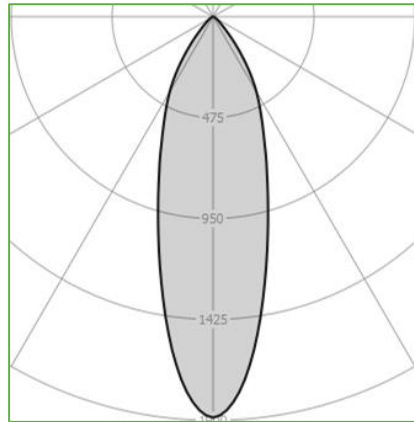

Order Code : L005004.3090M
Product Code : DARK.30.90.M

Features

Color : RAL
Body : Alumium
IP Grade : IP44
Installation : Recessed Mounted
Lighting Source : Mid Power LED

Performance Data

Power : 10 W
Flux : 557 lm
Efficiency : 56 lm/W
Voltage : 220-240 V AC
Frequency : 50-60 Hz
Power Factor : > 0,9
CCT (K) : 3000 K
CRI : > 90

Photometric Curve

siberled

www.siberled.com

Istanbul Yolu 26. Km Susuz mah. Yenimahalle / Ankara / Türkiye
T: +903123517686 siber@siberled.com

DARK.30.90.M

Color Options

Dimensions