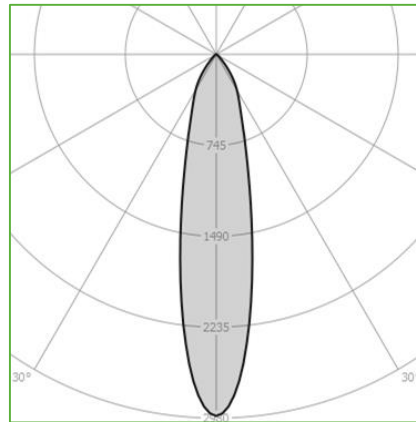

Order Code : L005004.3090N
Product Code : DARK.30.90.N

Features

Color : RAL
Body : Alumium
IP Grade : IP44
Installation : Recessed Mounted
Lighting Source : Mid Power LED

Performance Data

Power : 10 W
Flux : 557 lm
Efficiency : 56 lm/W
Voltage : 220-240 V AC
Frequency : 50-60 Hz
Power Factor : > 0,9
CCT (K) : 3000 K
CRI : > 90

Photometric Curve

siberled

www.siberled.com

Istanbul Yolu 26. Km Susuz mah. Yenimahalle / Ankara / Türkiye
T: +903123517686 siber@siberled.com

DARK.30.90.N

Color Options

Dimensions