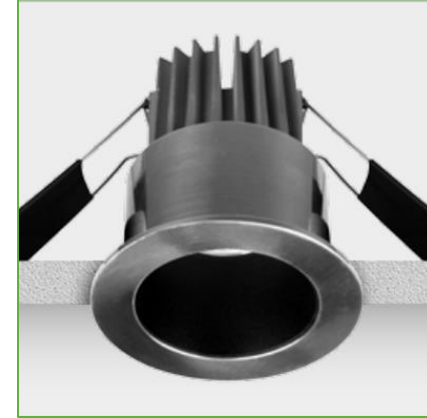

Order Code : L005004.3090N
Product Code : DARK.30.90.N

Features

Color : RAL
Body : Alumium
IP Grade : IP44
Installation : Recessed Mounted
Lighting Source : Mid Power LED

Performance Data

Power : 10 W
Flux : 557 lm
Efficiency : 56 lm/W
Voltage : 220-240 V AC
Frequency : 50-60 Hz
Power Factor : > 0,9
CCT (K) : 3000 K
CRI : > 90

Photometric Curve

siberled

www.siberled.com

Istanbul Yolu 26. Km Susuz mah. Yenimahalle / Ankara / Türkiye
T: +903123517686 siber@siberled.com

DARK.30.90.N

Color Options

Dimensions