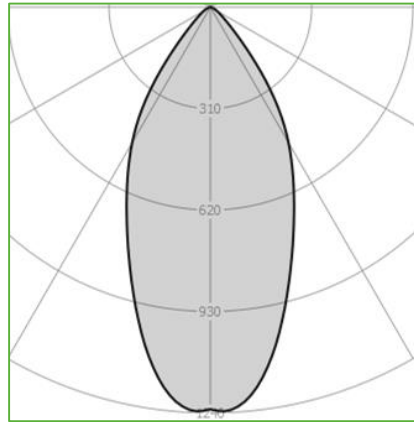

Order Code : L005007.2780W
 Product Code : DOME.27.80.W

Features

Color : RAL
 Body : Alumium
 IP Grade : IP44
 Installation : Recessed Mounted
 Lighting Source : Mid Power LED

Performance Data

Power : 10 W
 Flux : 772 lm
 Efficiency : 78 lm/W
 Voltage : 220-240 V AC
 Frequency : 50-60 Hz
 Power Factor : > 0,9
 CCT (K) : 2700 K
 CRI : > 80

Photometric Curve

siberled

www.siberled.com

Istanbul Yolu 26. Km Susuz mah. Yenimahalle / Ankara / Türkiye
 T: +903123517686 siber@siberled.com

DOME.27.80.W

Color Options

Dimensions