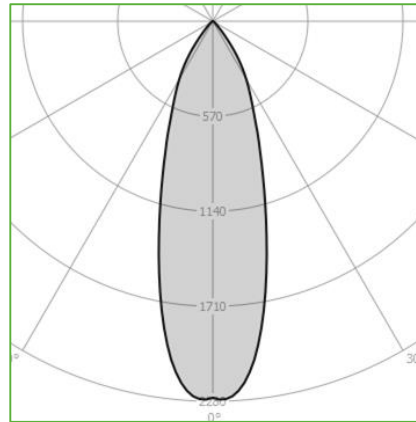

Order Code : L005007.2790M
Product Code : DOME.27.90.M

Features

Color : RAL
Body : Alumium
IP Grade : IP44
Installation : Recessed Mounted
Lighting Source : Mid Power LED

Performance Data

Power : 10 W
Flux : 734 lm
Efficiency : 74 lm/W
Voltage : 220-240 V AC
Frequency : 50-60 Hz
Power Factor : > 0,9
CCT (K) : 2700 K
CRI : > 90

Photometric Curve

siberled

www.siberled.com

Istanbul Yolu 26. Km Susuz mah. Yenimahalle / Ankara / Türkiye
T: +903123517686 siber@siberled.com

DOME.27.90.M

Color Options

Dimensions