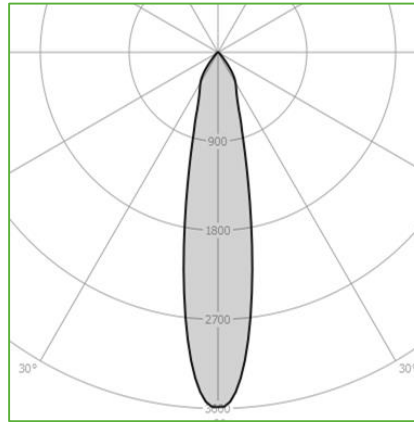

Order Code : L005007.3080N
Product Code : DOME.30.80.N

Features

Color : RAL
Body : Alumium
IP Grade : IP44
Installation : Recessed Mounted
Lighting Source : Mid Power LED

Performance Data

Power : 10 W
Flux : 796 lm
Efficiency : 80 lm/W
Voltage : 220-240 V AC
Frequency : 50-60 Hz
Power Factor : > 0,9
CCT (K) : 3000 K
CRI : > 80

Photometric Curve

siberled

www.siberled.com

Istanbul Yolu 26. Km Susuz mah. Yenimahalle / Ankara / Türkiye
T: +903123517686 siber@siberled.com

DOME.30.80.N

Color Options

Dimensions