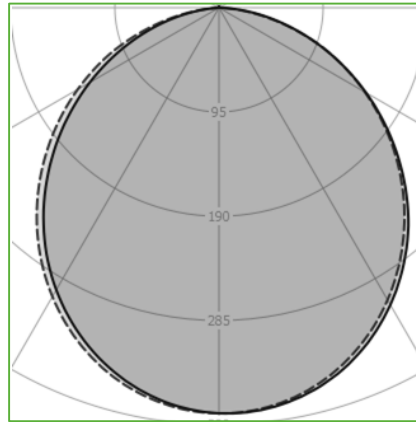

Order Code : L0050052.30.80W
 Product Code : DOWN-33.30.80.W

Features

Color : RAL
 Body : Alumium
 IP Grade : IP44
 Installation : Recessed Mounted
 Lighting Source : Mid Power LED

Performance Data

Power : 34 W
 Flux : 2657lm
 Efficiency : 78 lm/W
 Voltage : 220-240 V AC
 Frequency : 50-60 Hz
 Power Factor : > 0,9
 CCT (K) : 3000 K
 CRI : > 80

Photometric Curve

siberled

www.siberled.com

Istanbul Yolu 26. Km Susuz mah. Yenimahalle / Ankara / Türkiye
 T: +903123517686 siber@siberled.com

DOWN-33.30.80W

Color Options

Dimensions