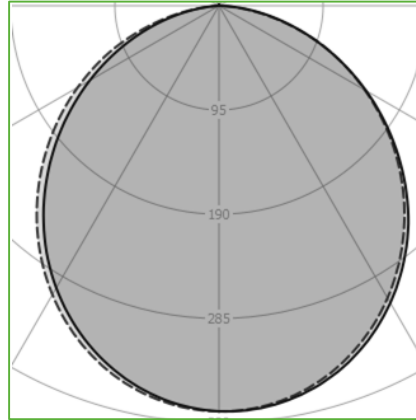

Order Code : L0050052.40.80W
Product Code : DOWN-33.40.80.W

Features

Color : RAL
Body : Alumium
IP Grade : IP44
Installation : Recessed Mounted
Lighting Source : Mid Power LED

Performance Data

Power : 34 W
Flux : 2923lm
Efficiency : 86 lm/W
Voltage : 220-240 V AC
Frequency : 50-60 Hz
Power Factor : > 0,9
CCT (K) : 4000 K
CRI : > 80

Photometric Curve

siberled

www.siberled.com

İstanbul Yolu 26. Km Susuz mah. Yenimahalle / Ankara / Türkiye
T: +903123517686 siber@siberled.com

DOWN-33.40.80W

Color Options

Dimensions