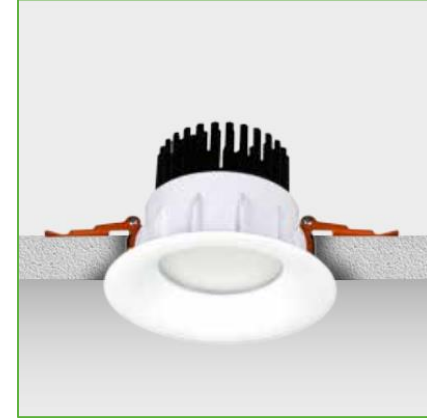

Order Code : L0050052.40.80W
 Product Code : DOWN-R13.40.80.W

Features

Color : RAL
 Body : Alumium
 IP Grade : IP44
 Installation : Recessed Mounted
 Lighting Source : Mid Power LED

Performance Data

Power : 13 W
 Flux : 1101lm
 Efficiency : 87 lm/W
 Voltage : 220-240 V AC
 Frequency : 50-60 Hz
 Power Factor : > 0,9
 CCT (K) : 4000 K
 CRI : > 80

Photometric Curve

siberled

www.siberled.com

İstanbul Yolu 26. Km Susuz mah. Yenimahalle / Ankara / Türkiye
 T: +903123517686 siber@siberled.com

DOWN-R13.40.80W

Color Options

Dimensions