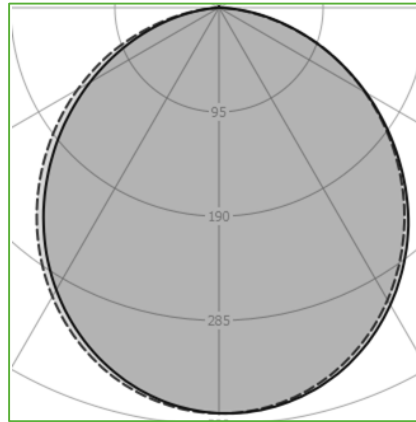

Order Code : L0050052.40.80W
 Product Code : DOWN-R13.40.80.W

Features

Color : RAL
 Body : Alumium
 IP Grade : IP44
 Installation : Recessed Mounted
 Lighting Source : Mid Power LED

Performance Data

Power : 13 W
 Flux : 1101lm
 Efficiency : 87 lm/W
 Voltage : 220-240 V AC
 Frequency : 50-60 Hz
 Power Factor : > 0,9
 CCT (K) : 4000 K
 CRI : > 80

Photometric Curve

siberled

www.siberled.com

İstanbul Yolu 26. Km Susuz mah. Yenimahalle / Ankara / Türkiye
 T: +903123517686 siber@siberled.com

DOWN-R13.40.80W

Color Options

Dimensions