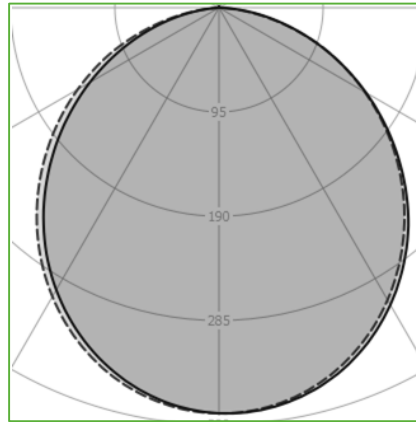

Order Code : L0050057.40.80W
 Product Code : DOWN-S12.40.80.W

Features

Color : RAL
 Body : Alumium
 IP Grade : IP44
 Installation : Recessed Mounted
 Lighting Source : Mid Power LED

Performance Data

Power : 42 W
 Flux : 3255lm
 Efficiency : 78 lm/W
 Voltage : 220-240 V AC
 Frequency : 50-60 Hz
 Power Factor : > 0,9
 CCT (K) : 4000 K
 CRI : > 80

Photometric Curve

siberled

www.siberled.com

İstanbul Yolu 26. Km Susuz mah. Yenimahalle / Ankara / Türkiye
 T: +903123517686 siber@siberled.com

DOWN-S12.40.80W

Color Options

Dimensions