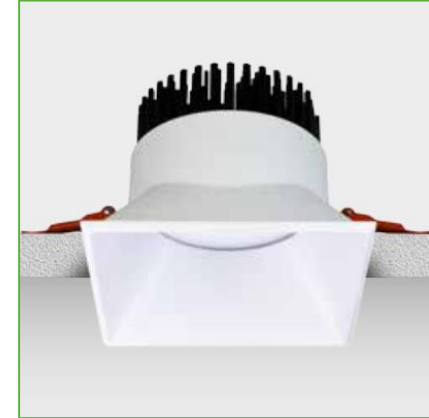

Order Code : L0050057.40.80W
 Product Code : DOWN-S12.40.80.W

Features

Color : RAL
 Body : Alumium
 IP Grade : IP44
 Installation : Recessed Mounted
 Lighting Source : Mid Power LED

Performance Data

Power : 42 W
 Flux : 3255lm
 Efficiency : 78 lm/W
 Voltage : 220-240 V AC
 Frequency : 50-60 Hz
 Power Factor : > 0,9
 CCT (K) : 4000 K
 CRI : > 80

Photometric Curve

siberled

www.siberled.com

İstanbul Yolu 26. Km Susuz mah. Yenimahalle / Ankara / Türkiye
 T: +903123517686 siber@siberled.com

DOWN-S12.40.80W

Color Options

Dimensions