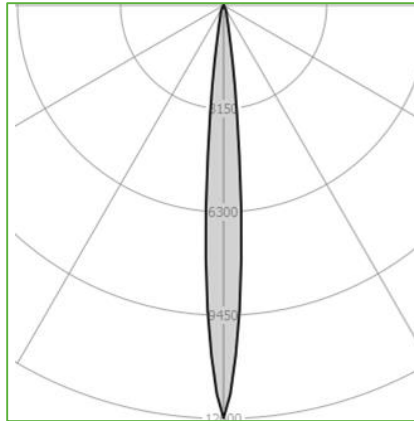

Order Code : L0050029.2780N
Product Code : EYE-G.27.80.N

Features

Color : RAL
Body : Alumium
IP Grade : IP44
Installation : Recessed Mounted
Lighting Source : Mid Power LED

Performance Data

Power : 2 W
Flux : 63 lm
Efficiency : 41 lm/W
Voltage : 220-240 V AC
Frequency : 50-60 Hz
Power Factor : > 0,9
CCT (K) : 2700 K
CRI : > 80

Photometric Curve