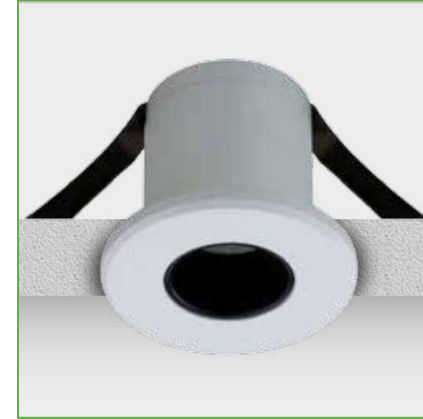

## Features

Color : RAL  
 Body : Alumium  
 IP Grade : IP44  
 Installation : Recessed Mounted  
 Lighting Source : Mid Power LED

## Photometric Curve

siberled

[www.siberled.com](http://www.siberled.com)

Istanbul Yolu 26. Km Susuz mah. Yenimahalle / Ankara / Türkiye  
 T: +903123517686 siber@siberled.com

## EYE-G.27.80.N