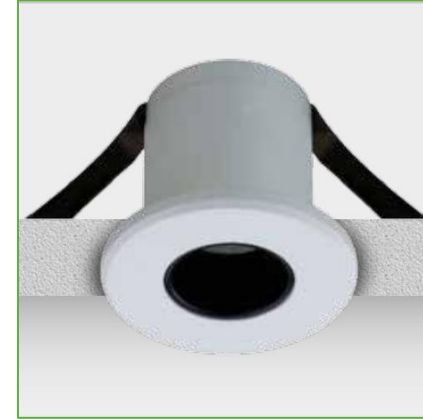

EYE-G.30.80.M