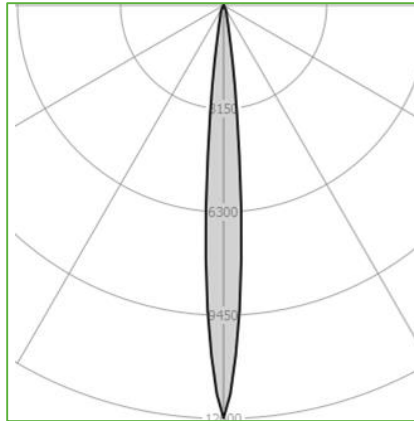

Order Code : L0050026.2780N
Product Code : EYE-R.27.80.N

Features

Color : RAL
Body : Alumium
IP Grade : IP44
Installation : Recessed Mounted
Lighting Source : Mid Power LED

Performance Data

Power : 2 W
Flux : 106 lm
Efficiency : 69 lm/W
Voltage : 220-240 V AC
Frequency : 50-60 Hz
Power Factor : > 0,9
CCT (K) : 2700 K
CRI : > 80

Photometric Curve