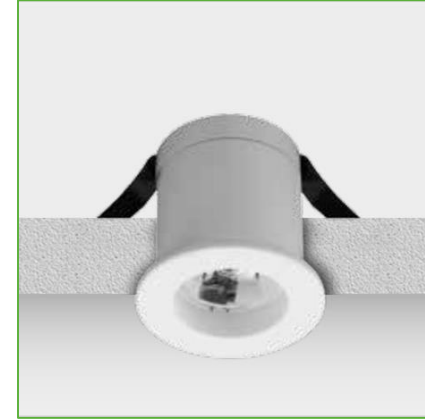

EYE-R.27.80.N