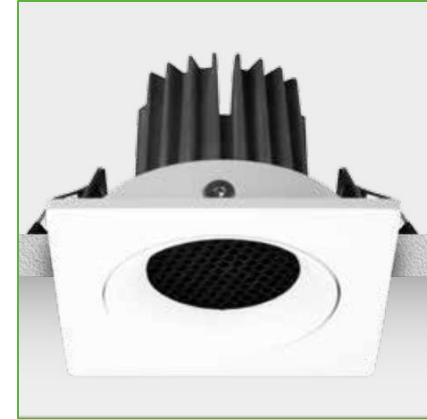

Order Code : L0050011.3080W  
 Product Code : GLARE.30.80.W

## Features

Color : RAL  
 Body : Alumium  
 IP Grade : IP44  
 Installation : Recessed Mounted  
 Lighting Source : Mid Power LED

## GLARE.30.80.W