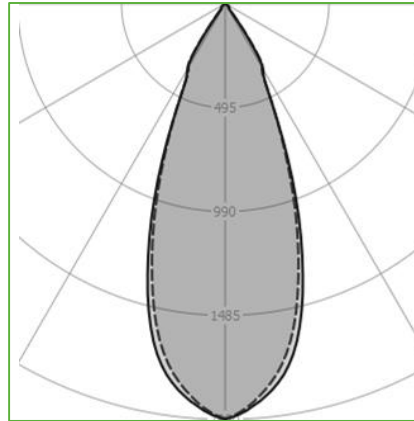

Order Code : L0050031.2780M
 Product Code : HIGHSPOT-10.27.80.M

Features

Color : RAL
 Body : Alumium
 IP Grade : IP44
 Installation : Recessed Mounted
 Lighting Source : Mid Power LED

Performance Data

Power : 13 W
 Flux : 778lm
 Efficiency : 59 lm/W
 Voltage : 220-240 V AC
 Frequency : 50-60 Hz
 Power Factor : > 0,9
 CCT (K) : 2700 K
 CRI : > 80

Photometric Curve

siberled

www.siberled.com

İstanbul Yolu 26. Km Susuz mah. Yenimahalle / Ankara / Türkiye
 T: +903123517686 siber@siberled.com

HIGHSPOT-10.27.80.M

Color Options

Dimensions