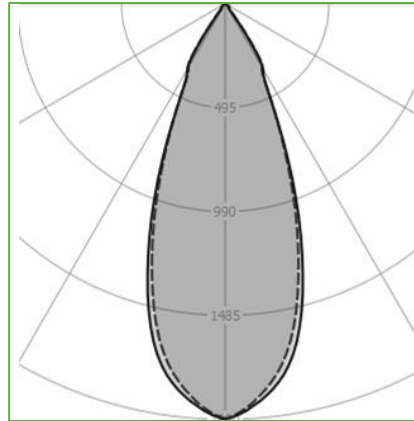

Order Code : L0050031.3080M
 Product Code : HIGHSPOT-10.30.80.M

Features

Color : RAL
 Body : Alumium
 IP Grade : IP44
 Installation : Recessed Mounted
 Lighting Source : Mid Power LED

Performance Data

Power : 13 W
 Flux : 802lm
 Efficiency : 61 lm/W
 Voltage : 220-240 V AC
 Frequency : 50-60 Hz
 Power Factor : > 0,9
 CCT (K) : 3000 K
 CRI : > 80

Photometric Curve

siberled

www.siberled.com

İstanbul Yolu 26. Km Susuz mah. Yenimahalle / Ankara / Türkiye
 T: +903123517686 siber@siberled.com

HIGHSPOT-10.30.80.M

Color Options

Dimensions