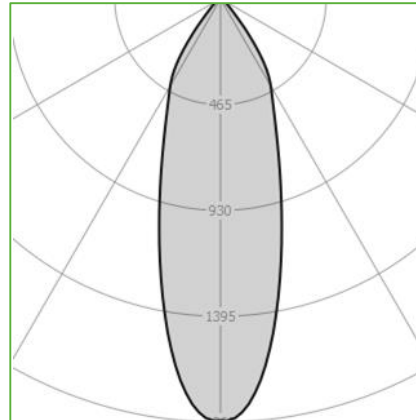

Order Code : L0050032.3080M
 Product Code : HIGHSPOT-11.30.80.M

Features

Color : RAL
 Body : Alumium
 IP Grade : IP44
 Installation : Recessed Mounted
 Lighting Source : Mid Power LED

Performance Data

Power : 45 W
 Flux : 3404 lm
 Efficiency : 75 lm/W
 Voltage : 220-240 V AC
 Frequency : 50-60 Hz
 Power Factor : > 0,9
 CCT (K) : 3000 K
 CRI : > 80

Photometric Curve

HIGHSPOT-11.30.80.M

Color Options

Dimensions