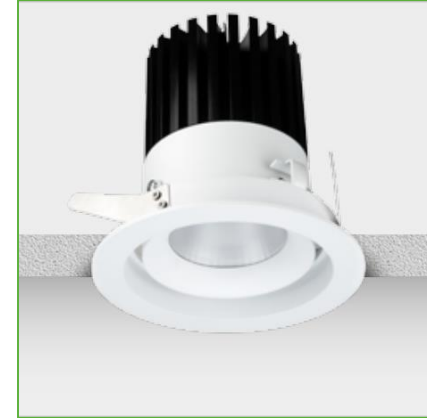

Order Code : L0050032.3080M
 Product Code : HIGHSPOT-11.30.80.M

Features

Color : RAL
 Body : Alumium
 IP Grade : IP44
 Installation : Recessed Mounted
 Lighting Source : Mid Power LED

Performance Data

Power : 45 W
 Flux : 3404 lm
 Efficiency : 75 lm/W
 Voltage : 220-240 V AC
 Frequency : 50-60 Hz
 Power Factor : > 0,9
 CCT (K) : 3000 K
 CRI : > 80

Photometric Curve

HIGHSPOT-11.30.80.M

Color Options

Dimensions