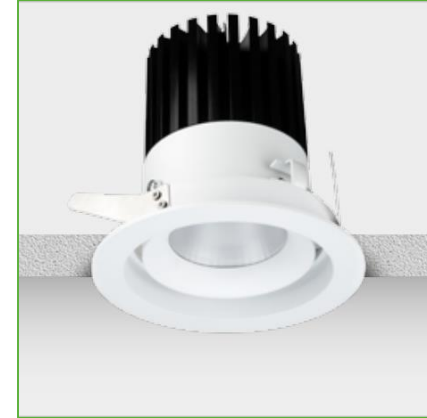

Order Code : L0050032.3080N
Product Code : HIGHSPOT-11.30.80.N

Features

Color : RAL
Body : Alumium
IP Grade : IP44
Installation : Recessed Mounted
Lighting Source : Mid Power LED

Performance Data

Power : 45 W
Flux : 3404 lm
Efficiency : 75 lm/W
Voltage : 220-240 V AC
Frequency : 50-60 Hz
Power Factor : > 0,9
CCT (K) : 3000 K
CRI : > 80

Photometric Curve

siberled

www.siberled.com

Istanbul Yolu 26. Km Susuz mah. Yenimahalle / Ankara / Türkiye
T: +903123517686 siber@siberled.com

HIGHSPOT-11.30.80.N

Color Options

Dimensions