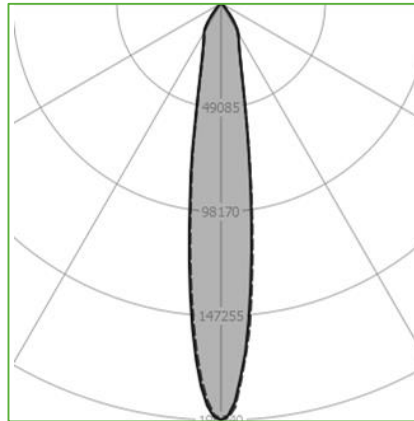

Order Code : L0050032.3080N
Product Code : HIGHSPOT-11.30.80.N

Features

Color : RAL
Body : Alumium
IP Grade : IP44
Installation : Recessed Mounted
Lighting Source : Mid Power LED

Performance Data

Power : 45 W
Flux : 3404 lm
Efficiency : 75 lm/W
Voltage : 220-240 V AC
Frequency : 50-60 Hz
Power Factor : > 0,9
CCT (K) : 3000 K
CRI : > 80

Photometric Curve

siberled

www.siberled.com

Istanbul Yolu 26. Km Susuz mah. Yenimahalle / Ankara / Türkiye
T: +903123517686 siber@siberled.com

HIGHSPOT-11.30.80.N

Color Options

Dimensions