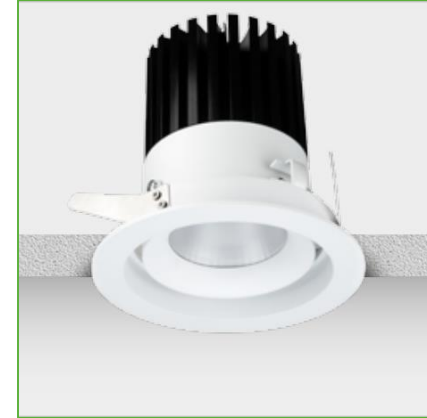

Order Code : L0050032.3080W
 Product Code : HIGHSPOT-11.30.80.W

Features

Color : RAL
 Body : Alumium
 IP Grade : IP44
 Installation : Recessed Mounted
 Lighting Source : Mid Power LED

Performance Data

Power : 45 W
 Flux : 3404 lm
 Efficiency : 75 lm/W
 Voltage : 220-240 V AC
 Frequency : 50-60 Hz
 Power Factor : > 0,9
 CCT (K) : 3000 K
 CRI : > 80

Photometric Curve

HIGHSPOT-11.30.80.W

Color Options

Dimensions