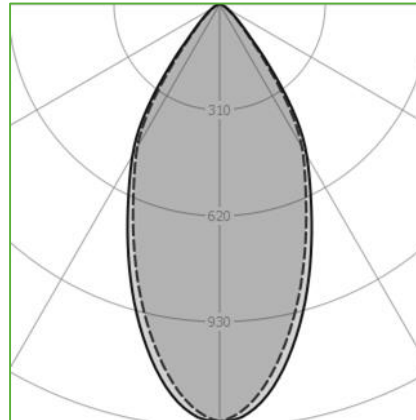

Order Code : L0050032.3080W
 Product Code : HIGHSPOT-11.30.80.W

Features

Color : RAL
 Body : Alumium
 IP Grade : IP44
 Installation : Recessed Mounted
 Lighting Source : Mid Power LED

Performance Data

Power : 45 W
 Flux : 3404 lm
 Efficiency : 75 lm/W
 Voltage : 220-240 V AC
 Frequency : 50-60 Hz
 Power Factor : > 0,9
 CCT (K) : 3000 K
 CRI : > 80

Photometric Curve

HIGHSPOT-11.30.80.W

Color Options

Dimensions