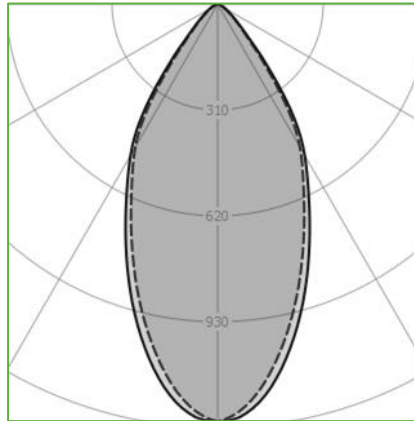

Order Code : L0050032.3090W
Product Code : HIGHSPOT-11.30.90.W

Features

Color : RAL
Body : Alumium
IP Grade : IP44
Installation : Recessed Mounted
Lighting Source : Mid Power LED

Performance Data

Power : 45 W
Flux : 3234 lm
Efficiency : 72 lm/W
Voltage : 220-240 V AC
Frequency : 50-60 Hz
Power Factor : > 0,9
CCT (K) : 3000 K
CRI : > 90

Photometric Curve