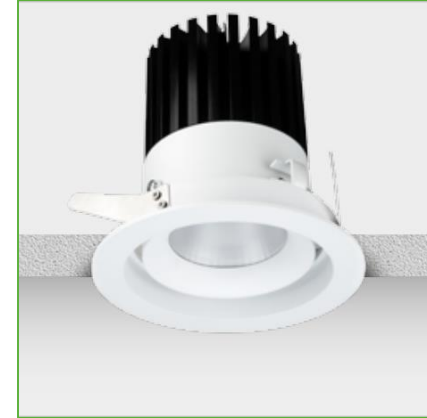

HIGHSPOT-11.30.90.W