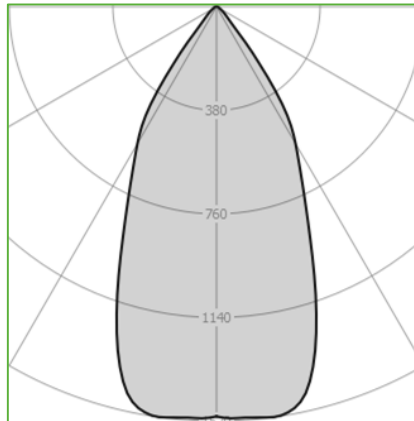

Order Code : L0050033.30.80M
Product Code : HIGHSPOT-12.30.80.M

Features

Color : RAL
Body : Alumium
IP Grade : IP44
Installation : Recessed Mounted
Lighting Source : Mid Power LED

Performance Data

Power : 44 W
Flux : 3513 lm
Efficiency : 81 lm/W
Voltage : 220-240 V AC
Frequency : 50-60 Hz
Power Factor : > 0,9
CCT (K) : 3000 K
CRI : > 80

Photometric Curve