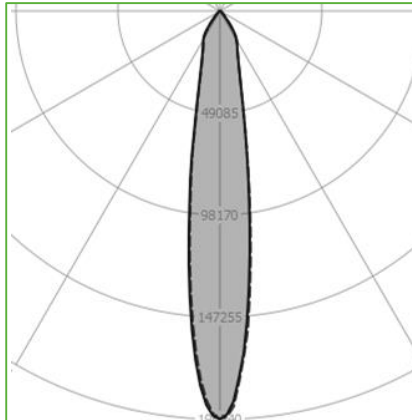

Order Code : L0050033.30.80N  
 Product Code : HIGHSPOT-12.30.80.N

## Performance Data

Power : 44 W  
 Flux : 3513 lm  
 Efficiency : 81 lm/W  
 Voltage : 220-240 V AC  
 Frequency : 50-60 Hz  
 Power Factor : > 0,9  
 CCT (K) : 3000 K  
 CRI : > 80

## Photometric Curve

## Dimensions