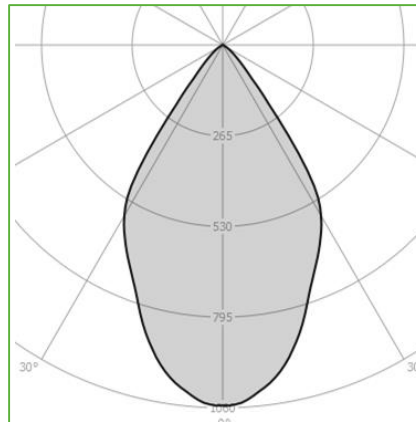

Order Code : L0050033.30.80W
 Product Code : HIGHSPOT-12.30.80.W

Features

Color : RAL
 Body : Alumium
 IP Grade : IP44
 Installation : Recessed Mounted
 Lighting Source : Mid Power LED

Performance Data

Power : 44 W
 Flux : 3513 lm
 Efficiency : 81 lm/W
 Voltage : 220-240 V AC
 Frequency : 50-60 Hz
 Power Factor : > 0,9
 CCT (K) : 3000 K
 CRI : > 80

Photometric Curve

HIGHSPOT-12.30.80W

Color Options

Dimensions