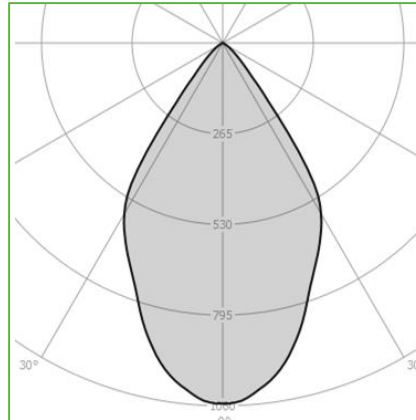

Order Code : L0050033.30.90W
Product Code : HIGHSPOT-12.30.90.W

Features

Color : RAL
Body : Alumium
IP Grade : IP44
Installation : Recessed Mounted
Lighting Source : Mid Power LED

Performance Data

Power : 44 W
Flux : 3337 lm
Efficiency : 77 lm/W
Voltage : 220-240 V AC
Frequency : 50-60 Hz
Power Factor : > 0,9
CCT (K) : 3000 K
CRI : > 90

Photometric Curve

HIGHSPOT-12.30.90W

Color Options

Dimensions