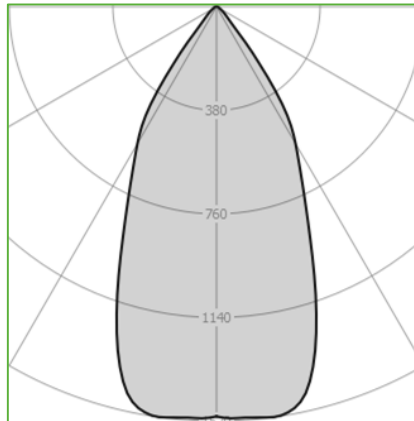

Order Code : L0050033.40.80M
 Product Code : HIGHSPOT-12.40.80.M

Features

Color : RAL
 Body : Alumium
 IP Grade : IP44
 Installation : Recessed Mounted
 Lighting Source : Mid Power LED

Performance Data

Power : 44 W
 Flux : 3864 lm
 Efficiency : 89 lm/W
 Voltage : 220-240 V AC
 Frequency : 50-60 Hz
 Power Factor : > 0,9
 CCT (K) : 4000 K
 CRI : > 80

Photometric Curve

siberled

www.siberled.com

Istanbul Yolu 26. Km Susuz mah. Yenimahalle / Ankara / Türkiye
 T: +903123517686 siber@siberled.com

HIGHSPOT-12.40.80M

Color Options

Dimensions