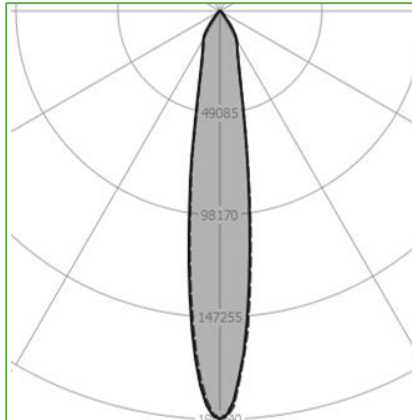

Order Code : L0050033.40.80N
 Product Code : HIGHSPOT-12.40.80.N

Features

Color : RAL
 Body : Alumium
 IP Grade : IP44
 Installation : Recessed Mounted
 Lighting Source : Mid Power LED

Performance Data

Power : 44 W
 Flux : 3864 lm
 Efficiency : 89 lm/W
 Voltage : 220-240 V AC
 Frequency : 50-60 Hz
 Power Factor : > 0,9
 CCT (K) : 4000 K
 CRI : > 80

Photometric Curve

HIGHSPOT-12.40.80N

Color Options

Dimensions