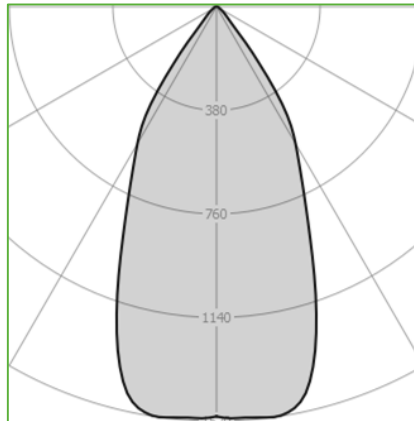

Order Code : L0050033.40.90M
Product Code : HIGHSPOT-12.40.90.M

Features

Color : RAL
Body : Alumium
IP Grade : IP44
Installation : Recessed Mounted
Lighting Source : Mid Power LED

Performance Data

Power : 44 W
Flux : 3671 lm
Efficiency : 84 lm/W
Voltage : 220-240 V AC
Frequency : 50-60 Hz
Power Factor : > 0,9
CCT (K) : 4000 K
CRI : > 90

Photometric Curve