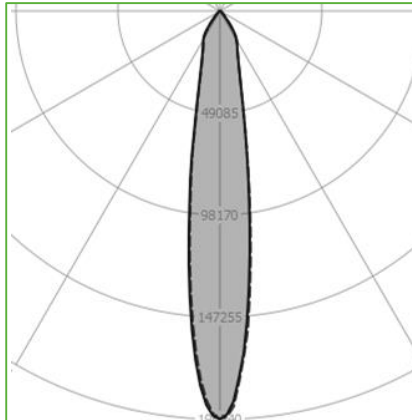

Order Code : L0050033.40.90N
 Product Code : HIGHSPOT-12.40.90.N

Features

Color : RAL
 Body : Alumium
 IP Grade : IP44
 Installation : Recessed Mounted
 Lighting Source : Mid Power LED

Performance Data

Power : 44 W
 Flux : 3671 lm
 Efficiency : 84 lm/W
 Voltage : 220-240 V AC
 Frequency : 50-60 Hz
 Power Factor : > 0,9
 CCT (K) : 4000 K
 CRI : > 90

Photometric Curve

HIGHSPOT-12.40.90N

Color Options

Dimensions