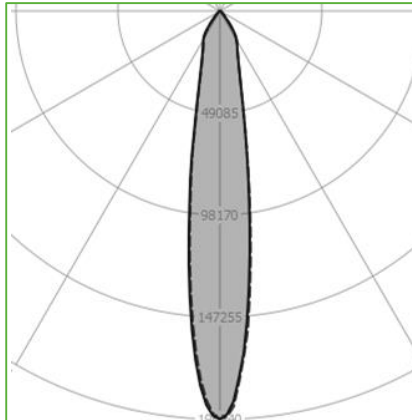

Order Code : L0050034.30.80N
 Product Code : HIGHSPOT-13.30.80.N

Features

Color : RAL
 Body : Alumium
 IP Grade : IP44
 Installation : Recessed Mounted
 Lighting Source : Mid Power LED

Performance Data

Power : 45 W
 Flux : 3342 lm
 Efficiency : 74 lm/W
 Voltage : 220-240 V AC
 Frequency : 50-60 Hz
 Power Factor : > 0,9
 CCT (K) : 3000 K
 CRI : > 80

Photometric Curve

HIGHSPOT-13.30.80N

Color Options

Dimensions