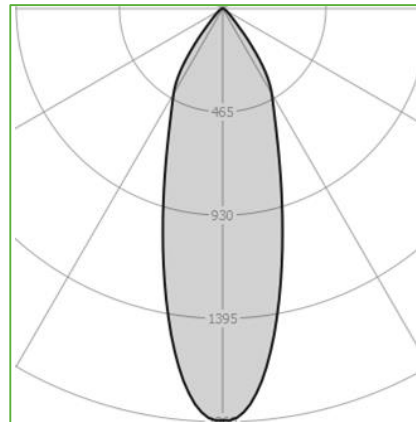

Order Code : L0050034.30.90M  
 Product Code : HIGHSPOT-13.30.90.M

## Photometric Curve

## Dimensions