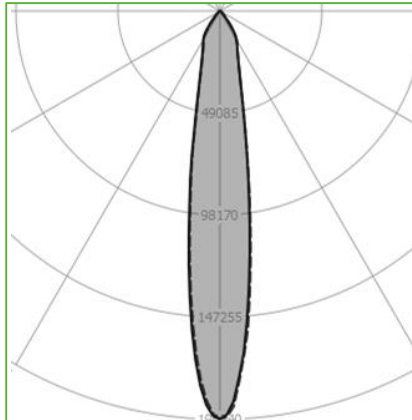

Order Code : L0050034.30.90N
 Product Code : HIGHSPOT-13.30.90.N

Features

Color : RAL
 Body : Alumium
 IP Grade : IP44
 Installation : Recessed Mounted
 Lighting Source : Mid Power LED

Performance Data

Power : 45 W
 Flux : 3175 lm
 Efficiency : 70 lm/W
 Voltage : 220-240 V AC
 Frequency : 50-60 Hz
 Power Factor : > 0,9
 CCT (K) : 3000 K
 CRI : > 90

Photometric Curve

HIGHSPOT-13.30.90N

Color Options

Dimensions