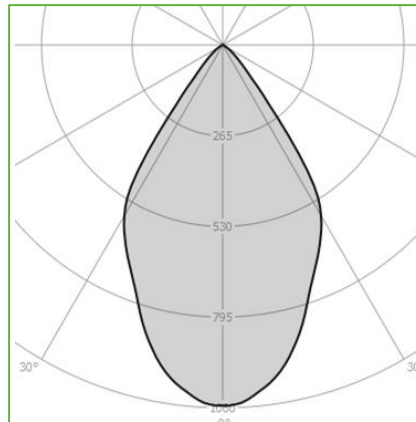

Order Code : L0050034.40.80W
 Product Code : HIGHSPOT-13.40.80.W

Features

Color : RAL
 Body : Alumium
 IP Grade : IP44
 Installation : Recessed Mounted
 Lighting Source : Mid Power LED

Performance Data

Power : 45 W
 Flux : 3676 lm
 Efficiency : 82 lm/W
 Voltage : 220-240 V AC
 Frequency : 50-60 Hz
 Power Factor : > 0,9
 CCT (K) : 4000 K
 CRI : > 80

Photometric Curve

HIGHSPOT-13.40.80W

Color Options

Dimensions