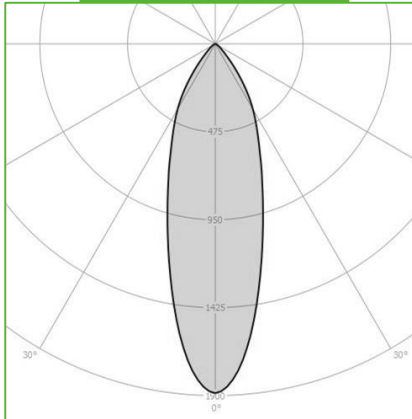

Order Code : L005002.3090M
Product Code : LIGHT.30.90.M

Features

Color : RAL
Body : Alumium
IP Grade : IP44
Installation : Recessed Mounted
Lighting Source : Mid Power LED

Performance Data

Power : 10 W
Flux : 781 lm
Efficiency : 79 lm/W
Voltage : 220-240 V AC
Frequency : 50-60 Hz
Power Factor : > 0,9
CCT (K) : 3000 K
CRI : > 90

Photometric Curve

LIGHT.30.90.M

Color Options

Dimensions