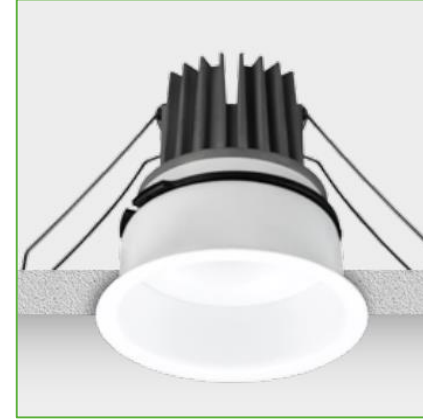

Order Code : L005002.3090M
Product Code : LIGHT.30.90.M

Features

Color : RAL
Body : Alumium
IP Grade : IP44
Installation : Recessed Mounted
Lighting Source : Mid Power LED

Performance Data

Power : 10 W
Flux : 781 lm
Efficiency : 79 lm/W
Voltage : 220-240 V AC
Frequency : 50-60 Hz
Power Factor : > 0,9
CCT (K) : 3000 K
CRI : > 90

Photometric Curve

LIGHT.30.90.M

Color Options

Dimensions