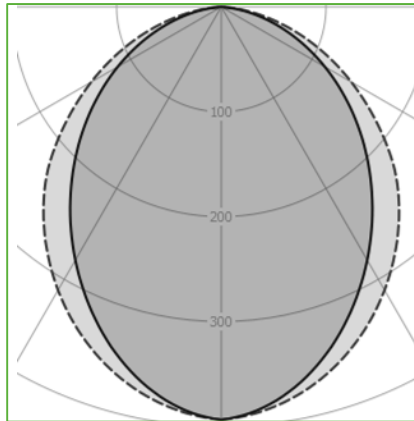

Order Code : L0050063.27.80W
 Product Code : LINEAR-10.27.80.W

Features

Color : RAL
 Body : Alumium
 IP Grade : IP44
 Installation : Recessed Mounted
 Lighting Source : Mid Power LED

Performance Data

Power : 27 W
 Flux : 1954lm
 Efficiency : 72 lm/W
 Voltage : 220-240 V AC
 Frequency : 50-60 Hz
 Power Factor : > 0,9
 CCT (K) : 2700 K
 CRI : > 80

Photometric Curve

LINEAR-10.27.80W

Color Options

Dimensions