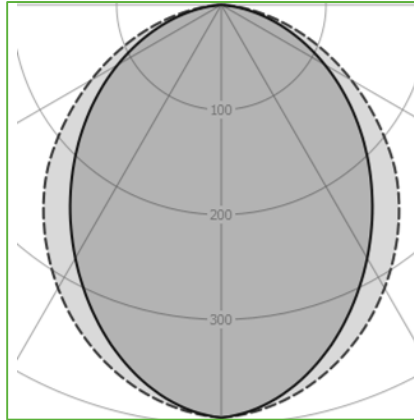

Order Code : L0050063.30.80W
Product Code : LINEAR-10.30.80.W

Features

Color : RAL
Body : Alumium
IP Grade : IP44
Installation : Recessed Mounted
Lighting Source : Mid Power LED

Performance Data

Power : 27 W
Flux : 2014lm
Efficiency : 75 lm/W
Voltage : 220-240 V AC
Frequency : 50-60 Hz
Power Factor : > 0,9
CCT (K) : 3000 K
CRI : > 80

Photometric Curve