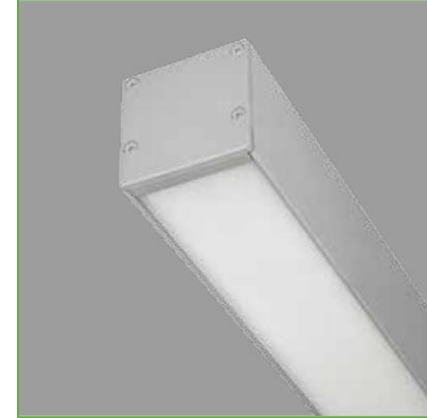

LINEAR-10.30.80W