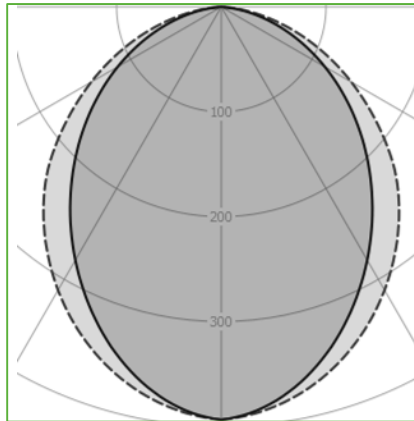

Order Code : L0050063.40.80W
 Product Code : LINEAR-10.40.80.W

Features

Color : RAL
 Body : Alumium
 IP Grade : IP44
 Installation : Recessed Mounted
 Lighting Source : Mid Power LED

Performance Data

Power : 27 W
 Flux : 2149lm
 Efficiency : 80 lm/W
 Voltage : 220-240 V AC
 Frequency : 50-60 Hz
 Power Factor : > 0,9
 CCT (K) : 4000 K
 CRI : > 80

Photometric Curve

siberled

www.siberled.com

İstanbul Yolu 26. Km Susuz mah. Yenimahalle / Ankara / Türkiye
 T: +903123517686 siber@siberled.com

LINEAR-10.40.80W

Color Options

Dimensions