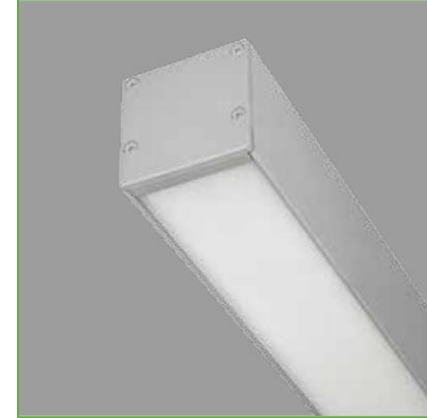

Order Code : L0050063.40.80W
 Product Code : LINEAR-10.40.80.W

Features

Color : RAL
 Body : Alumium
 IP Grade : IP44
 Installation : Recessed Mounted
 Lighting Source : Mid Power LED

Performance Data

Power : 27 W
 Flux : 2149lm
 Efficiency : 80 lm/W
 Voltage : 220-240 V AC
 Frequency : 50-60 Hz
 Power Factor : > 0,9
 CCT (K) : 4000 K
 CRI : > 80

Photometric Curve

siberled

www.siberled.com

İstanbul Yolu 26. Km Susuz mah. Yenimahalle / Ankara / Türkiye
 T: +903123517686 siber@siberled.com

LINEAR-10.40.80W

Color Options

Dimensions