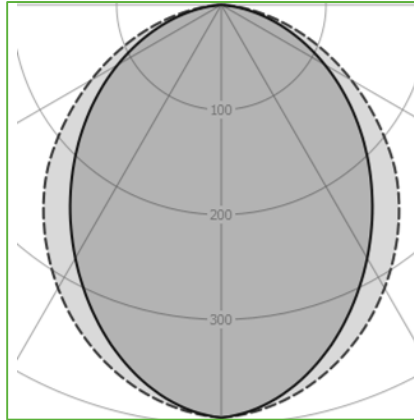

Order Code : L0050064.27.80W
 Product Code : LINEAR-11.27.80.W

Features

Color : RAL
 Body : Alumium
 IP Grade : IP44
 Installation : Recessed Mounted
 Lighting Source : Mid Power LED

Performance Data

Power : 27 W
 Flux : 1947lm
 Efficiency : 72 lm/W
 Voltage : 220-240 V AC
 Frequency : 50-60 Hz
 Power Factor : > 0,9
 CCT (K) : 2700 K
 CRI : > 80

Photometric Curve

siberled

www.siberled.com

Istanbul Yolu 26. Km Susuz mah. Yenimahalle / Ankara / Türkiye
 T: +903123517686 siber@siberled.com

LINEAR-11.27.80W

Color Options

Dimensions