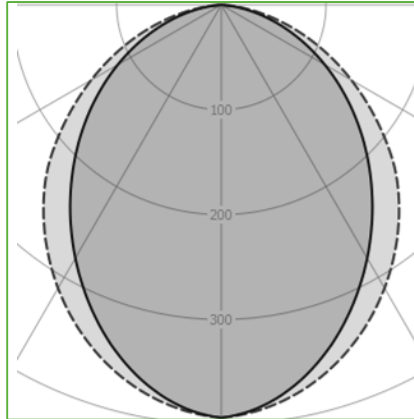

Order Code : L0050065.30.80W  
 Product Code : LINEAR-12.30.80.W

## Photometric Curve

## Dimensions