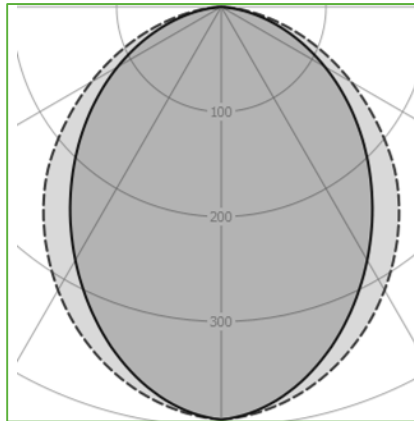

Order Code : L0050071.30.80W
 Product Code : LINEAR-T.30.80.W

Features

Color : RAL
 Body : Alumium
 IP Grade : IP44
 Installation : Recessed Mounted
 Lighting Source : Mid Power LED

Performance Data

Power : 27 W
 Flux : 2012lm
 Efficiency : 74 lm/W
 Voltage : 220-240 V AC
 Frequency : 50-60 Hz
 Power Factor : > 0,9
 CCT (K) : 3000 K
 CRI : > 80

Photometric Curve

LINEAR-T.30.80W

Color Options

Dimensions