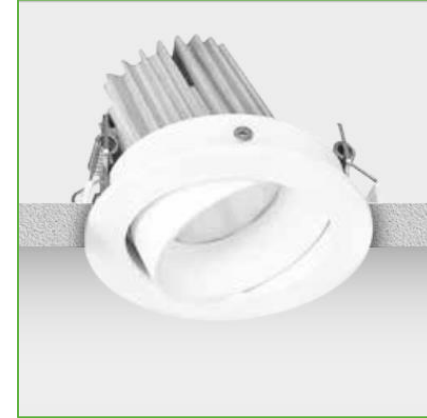

Order Code : L005005.3090W
Product Code : MOVE.30.90.W

Features

Color : RAL
Body : Alumium
IP Grade : IP44
Installation : Recessed Mounted
Lighting Source : Mid Power LED

Performance Data

Power : 10 W
Flux : 850lm
Efficiency : 86 lm/W
Voltage : 220-240 V AC
Frequency : 50-60 Hz
Power Factor : > 0,9
CCT (K) : 3000 K
CRI : > 90

Photometric Curve

siberled

www.siberled.com

Istanbul Yolu 26. Km Susuz mah. Yenimahalle / Ankara / Türkiye
T: +903123517686 siber@siberled.com

MOVE.30.90.W

Color Options

Dimensions