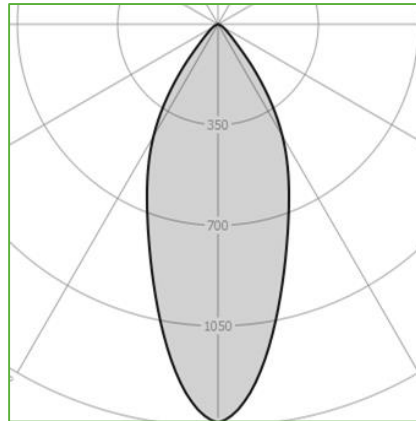

Order Code : L005005.3090W
Product Code : MOVE.30.90.W

Features

Color : RAL
Body : Alumium
IP Grade : IP44
Installation : Recessed Mounted
Lighting Source : Mid Power LED

Performance Data

Power : 10 W
Flux : 850lm
Efficiency : 86 lm/W
Voltage : 220-240 V AC
Frequency : 50-60 Hz
Power Factor : > 0,9
CCT (K) : 3000 K
CRI : > 90

Photometric Curve

siberled

www.siberled.com

Istanbul Yolu 26. Km Susuz mah. Yenimahalle / Ankara / Türkiye
T: +903123517686 siber@siberled.com

MOVE.30.90.W

Color Options

Dimensions