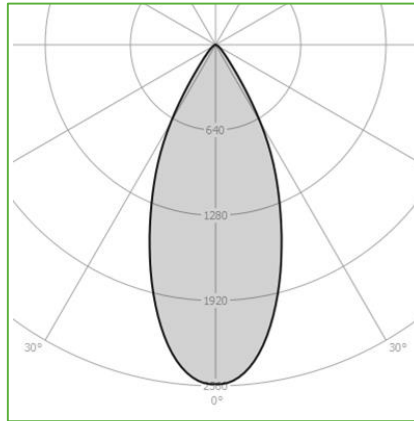

Order Code : L005009.2790W
Product Code : NERO.27.90.W

Features

Color : RAL
Body : Alumium
IP Grade : IP44
Installation : Recessed Mounted
Lighting Source : Mid Power LED

Performance Data

Power : 10 W
Flux : 489 lm
Efficiency : 49 lm/W
Voltage : 220-240 V AC
Frequency : 50-60 Hz
Power Factor : > 0,9
CCT (K) : 2700 K
CRI : > 90

Photometric Curve

siberled

www.siberled.com

Istanbul Yolu 26. Km Susuz mah. Yenimahalle / Ankara / Türkiye
T: +903123517686 siber@siberled.com

NERO.27.90.W

Color Options

Dimensions