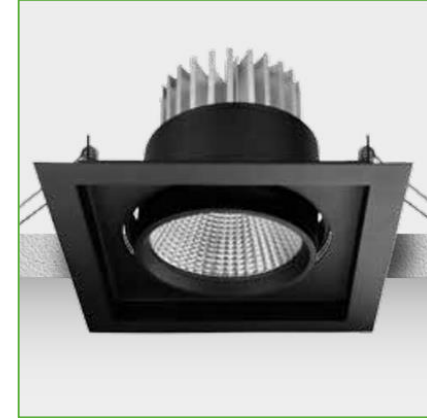

Order Code : L0050040.40.90M
 Product Code : SPOTLIGHT-12.40.90.M

Features

Color : RAL
 Body : Alumium
 IP Grade : IP44
 Installation : Recessed Mounted
 Lighting Source : Mid Power LED

Performance Data

Power : 45 W
 Flux : 3491 lm
 Efficiency : 77 lm/W
 Voltage : 220-240 V AC
 Frequency : 50-60 Hz
 Power Factor : > 0,9
 CCT (K) : 4000 K
 CRI : > 90

Photometric Curve

siberled

www.siberled.com

Istanbul Yolu 26. Km Susuz mah. Yenimahalle / Ankara / Türkiye
 T: +903123517686 siber@siberled.com

SPOTLIGHT-12.40.90M

Color Options

Dimensions