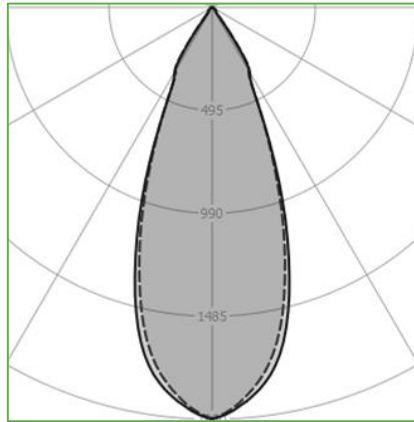

Order Code : L0050040.40.90M
 Product Code : SPOTLIGHT-12.40.90.M

Features

Color : RAL
 Body : Alumium
 IP Grade : IP44
 Installation : Recessed Mounted
 Lighting Source : Mid Power LED

Performance Data

Power : 45 W
 Flux : 3491 lm
 Efficiency : 77 lm/W
 Voltage : 220-240 V AC
 Frequency : 50-60 Hz
 Power Factor : > 0,9
 CCT (K) : 4000 K
 CRI : > 90

Photometric Curve

siberled

www.siberled.com

Istanbul Yolu 26. Km Susuz mah. Yenimahalle / Ankara / Türkiye
 T: +903123517686 siber@siberled.com

SPOTLIGHT-12.40.90M

Color Options

Dimensions