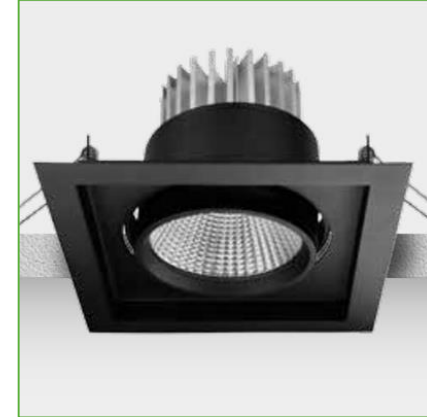

SPOTLIGHT-12.40.90W