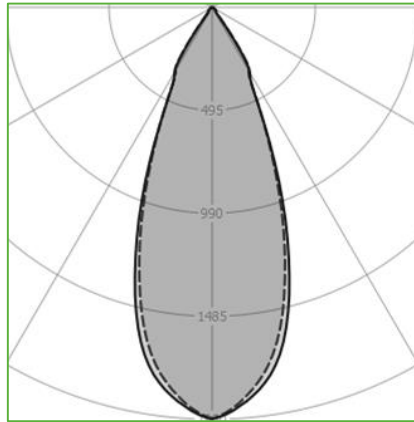

Order Code : L0050041.30.90M
Product Code : SPOTLIGHT-13.30.90.M

Features

Color : RAL
Body : Alumium
IP Grade : IP44
Installation : Recessed Mounted
Lighting Source : Mid Power LED

Performance Data

Power : 91 W
Flux : 6348 lm
Efficiency : 70 lm/W
Voltage : 220-240 V AC
Frequency : 50-60 Hz
Power Factor : > 0,9
CCT (K) : 3000 K
CRI : > 90

Photometric Curve