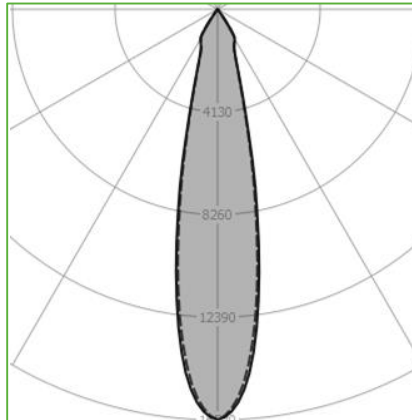

Order Code : L0050041.40.80N
 Product Code : SPOTLIGHT-13.40.80.N

Features

Color : RAL
 Body : Alumium
 IP Grade : IP44
 Installation : Recessed Mounted
 Lighting Source : Mid Power LED

Performance Data

Power : 91 W
 Flux : 7350 lm
 Efficiency : 81 lm/W
 Voltage : 220-240 V AC
 Frequency : 50-60 Hz
 Power Factor : > 0,9
 CCT (K) : 4000 K
 CRI : > 80

Photometric Curve

siberled

www.siberled.com

İstanbul Yolu 26. Km Susuz mah. Yenimahalle / Ankara / Türkiye
 T: +903123517686 siber@siberled.com

SPOTLIGHT-13.40.80N

Color Options

Dimensions