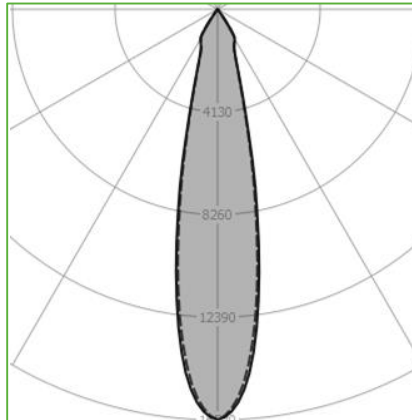

Order Code : L0050041.40.90N
 Product Code : SPOTLIGHT-13.40.90.N

Features

Color : RAL
 Body : Alumium
 IP Grade : IP44
 Installation : Recessed Mounted
 Lighting Source : Mid Power LED

Performance Data

Power : 91 W
 Flux : 6983 lm
 Efficiency : 77 lm/W
 Voltage : 220-240 V AC
 Frequency : 50-60 Hz
 Power Factor : > 0,9
 CCT (K) : 4000 K
 CRI : > 90

Photometric Curve

siberled

www.siberled.com

Istanbul Yolu 26. Km Susuz mah. Yenimahalle / Ankara / Türkiye
 T: +903123517686 siber@siberled.com

SPOTLIGHT-13.40.90N

Color Options

Dimensions