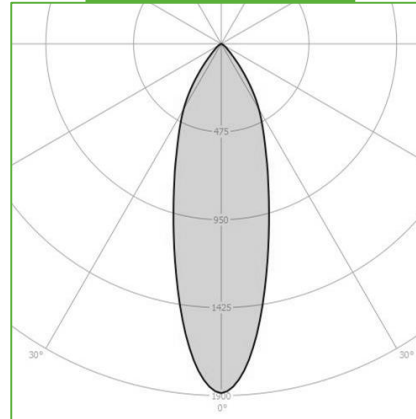

Order Code : L005001.2780M  
 Product Code : SIGHT.27.80.M

## Performance Data

Power : 10 W  
 Flux : 747 lm  
 Efficiency : 75 lm/W  
 Voltage : 220-240 V AC  
 Frequency : 50-60 Hz  
 Power Factor : > 0,9  
 CCT (K) : 2700 K  
 CRI : > 80

## Photometric Curve

## Dimensions